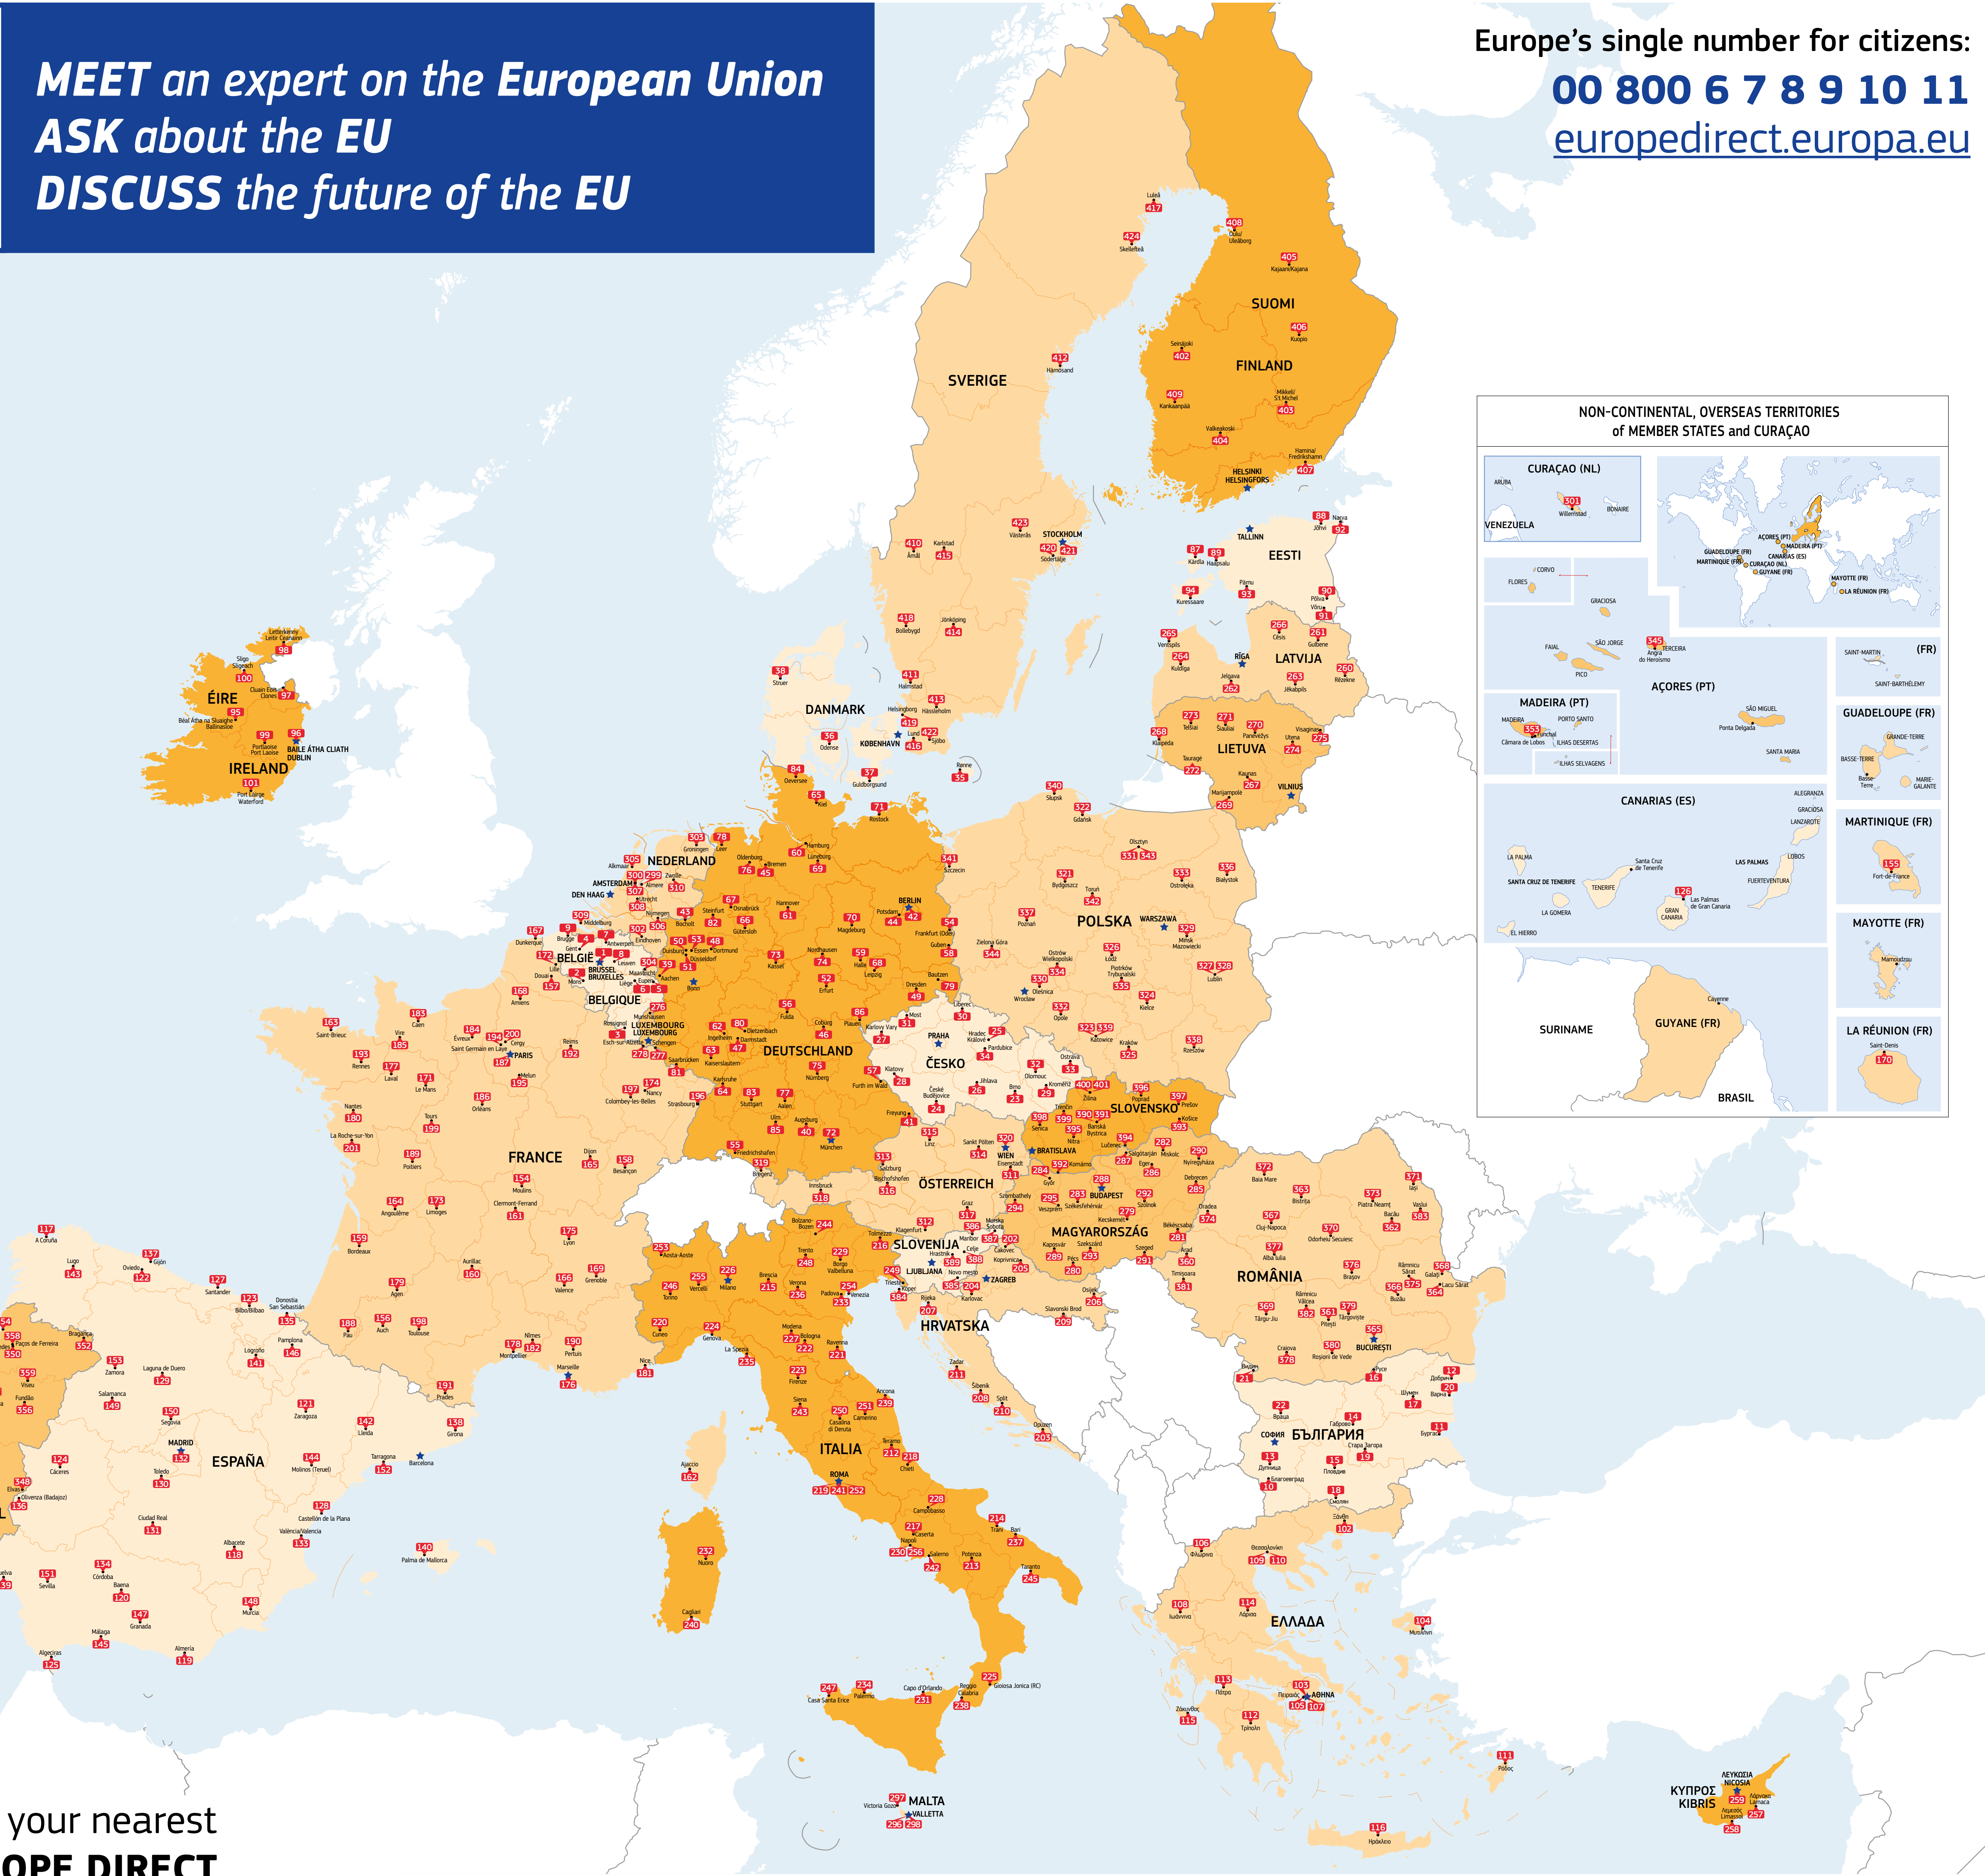

EUROPE DIRECT centres 2021-2025

MEET an expert on the European Union
ASK about the EU
DISCUSS the future of the EU

Europe's single number for citizens:
00 800 6 7 8 9 10 11
europedirect.europa.eu